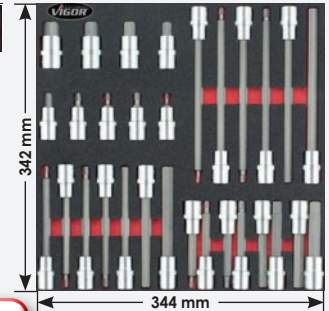

Soft foam insert, empty
Weichschaum-Einlage, leer
V1900, EAN 4047728019002

12.9 1/2 Screwdriver socket set
for inside hexagon screws
12.9 1/2 Innensechskant Schrau-
bendreher-Einsatz-Sortiment
V2022, EAN 4047728020220

2/3 2K

- 12.9 1/2
- 5 · 6 · 7 · 8 · 10 · 11
- 12 · 13 · 14 · 17
- 19 mm