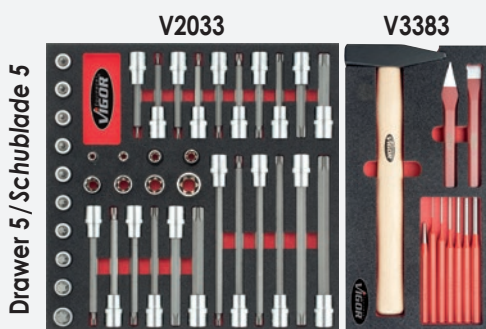

**Work bench
Werkbank
Made in Germany!**