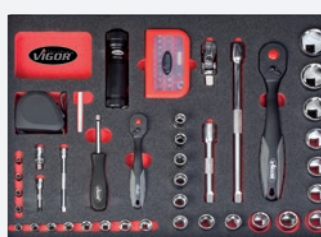

Universal tool case
V2542, EAN 4047728025423

• Universal tool case with assortment

Universal-Werkzeugkoffer

V2542, EAN 4047728025423

• Werkzeug-Koffer inkl. Sortiment

V2602

Tool case
V1425, EAN 4047728014250