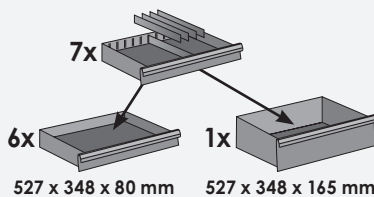

**Work bench
Werkbank
Made in Germany!**

ViGOR 700

Tool trolley with assortment
V3387, EAN 4047728033879

Werkstattwagen mit Sortiment
V3387, EAN 4047728033879

RAL 3000

H 913 x W 778 x D 496 mm
H 913 x B 778 x T 496 mm