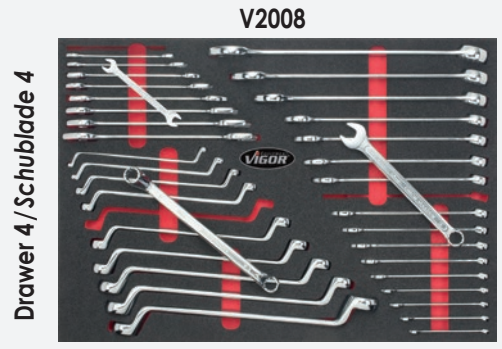

RAL 9005

H 1000 x W 723 x D 459 mm
H 1000 x B 723 x T 459 mm

**New assortment!
Neues Sortiment!**