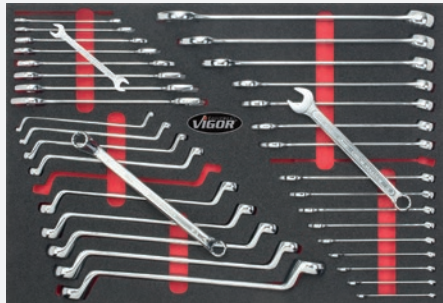

**STURDY
 STRONG
 GOOD**

**ROBUST
 STARK
 GUT**

Work Bench ViGOR 800 with assortment Werkbank ViGOR 800 inkl. Sortiment

ViGOR 800

Work bench with assortment
V1749, EAN 4047728017497

Werkbank mit Sortiment
V1749, EAN 4047728017497