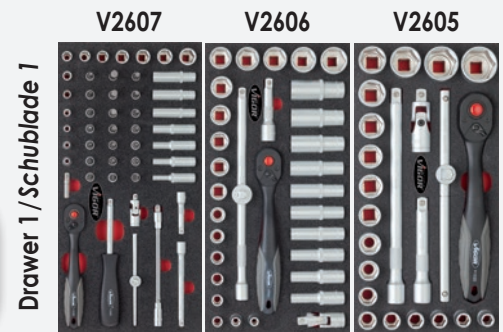

**Work bench
Werkbank
Made in Germany!**