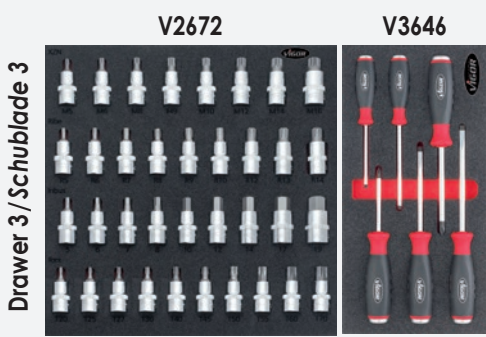

**Tool trolley
Werkstattswagen
Made in Germany!**