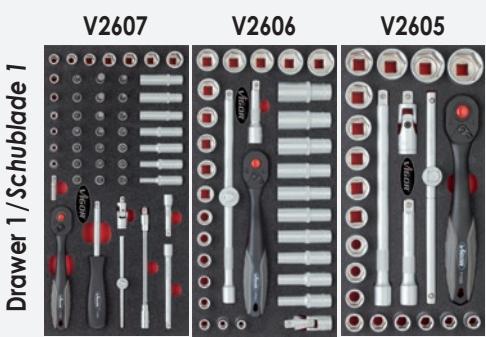

**Tool trolley
Werkstattswagen
Made in Germany!**