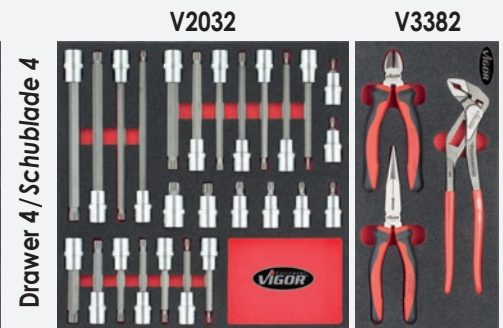

**Work bench
Werkbank
Made in Germany!**